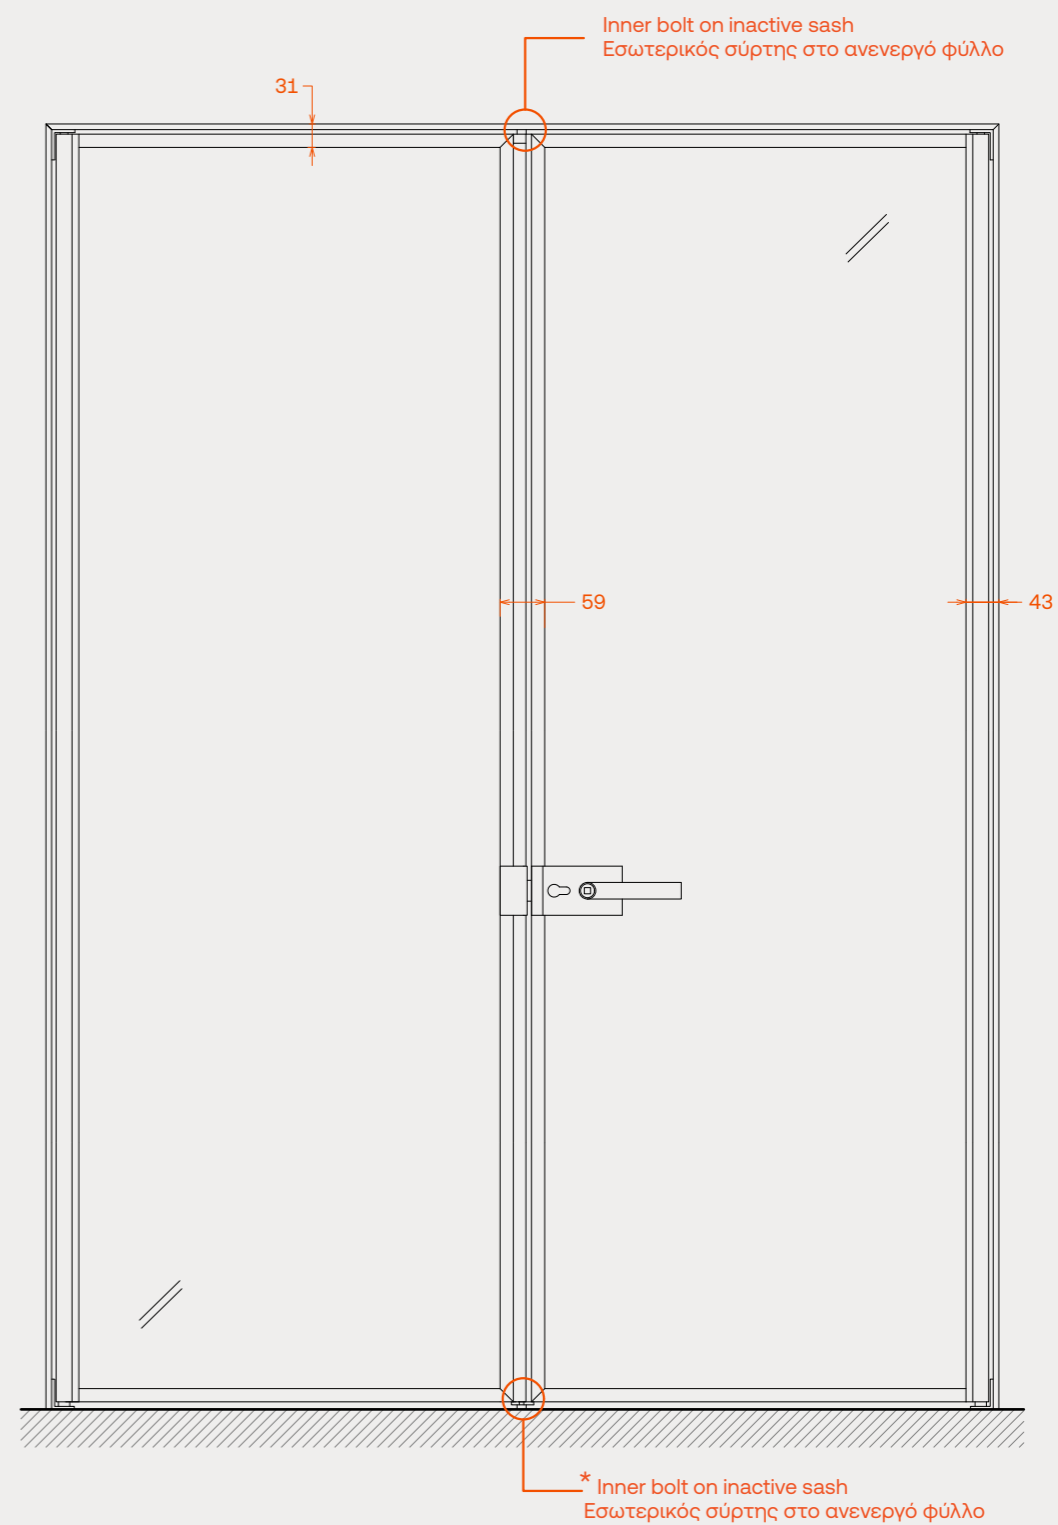

Elevation
Όψη