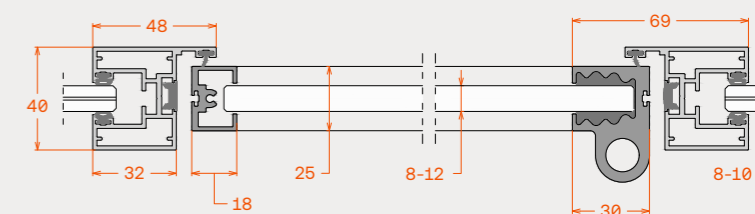

Horizontal section
Οριζόντια τομή