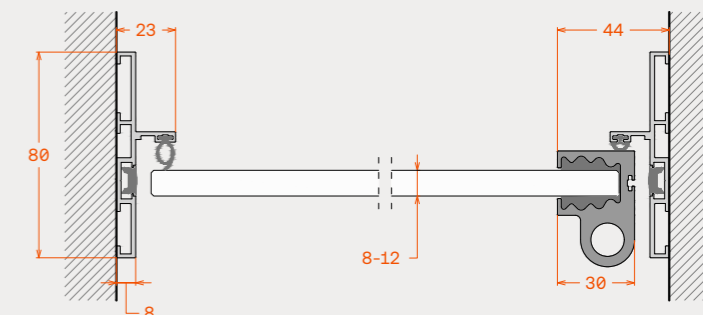

Horizontal section
Οριζόντια τομή