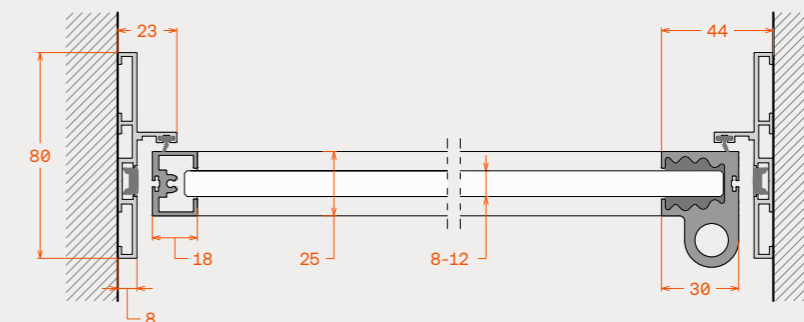

Horizontal section
Οριζόντια τομή