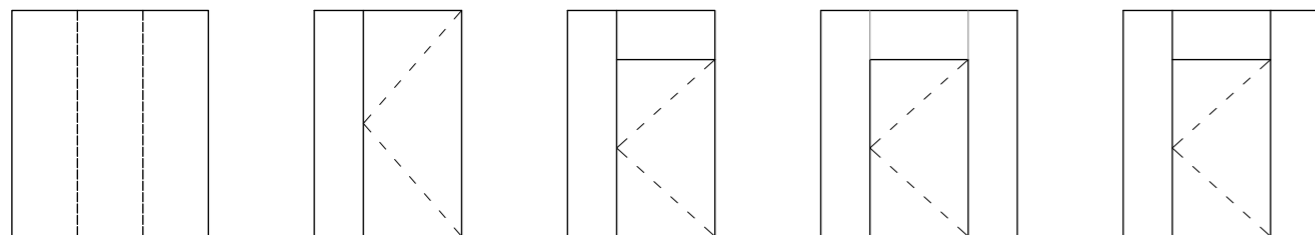

Vi40

Glass partition systems

The Vi40 is a single glazing partition system with external profile dimension of 40mm x 28mm. The secondary profile clasps vertically on the basic one, providing safety. Combines with "Skinny" series doors. Alternative application with code Vi 4028 and a heat-insulating-sound-proofing glass panel with a total thickness of up to 28mm is placed. It thus becomes suitable for separating air-conditioned indoor spaces.

Γυάλινα διαχωριστικά συστήματα

Σύστημα εσωτερικών χωρισμάτων μονού υαλοπίνακα με προφίλ διαστάσεων 40mm x 28mm. Το πιχάκι κουμπώνει κάθετα στο βασικό προφίλ προσδίδοντας ασφάλεια. Συνδυάζεται με πόρτες σειράς "Skinny". Εναλλακτική εφαρμογή με κωδικό Vi 4028 και τοποθέτηση θερμομονωτικού-ηχομονωτικού υαλοπίνακα με συνολικό πάχος έως 28mm. Γίνεται έτσι κατάλληλο για διαχωρισμό εσωτερικών χώρων που κλιματίζονται.

Typologies / Τυπολογίες

Dimensions

Base profile's width	40mm
Base profile's height	28mm
Profile connector with case	10mm x 40mm

Διαστάσεις

Πλάτος προφίλ βάσης	40mm
Ύψος προφίλ βάσης	28mm
Προφίλ σύνδεσμου κάσας	10mm x 40mm

Technical features

Maximum construction height	3000mm
Glazing thickness range	10mm-28mm
Glazing type	Tempered, monolithic or laminated
Panel sealing type	Invisible rubers
Number of glass panels	1

Τεχνικά χαρακτηριστικά

Μέγιστο ύψος ανοίγματος	3000mm
Πάχη υαλοπίνακα	10mm-28mm
Είδος κρυστάλλου	Σκληρυμένο, μονολιθικό ή τρίπλεξ
Τρόπος σφράγισης φύλλων	Κρυφά λάστιχα
Αριθμός υαλοπινάκων	1

Certifications

Soundproof (ISO : 10140-2:2010)	Rw (C;Ctr) = 40 (-1;-3) dB

Πιστοποιήσεις

Ηχομείωση (ISO : 10140-2:2010)	Rw (C;Ctr) = 40 (-1;-3) dB