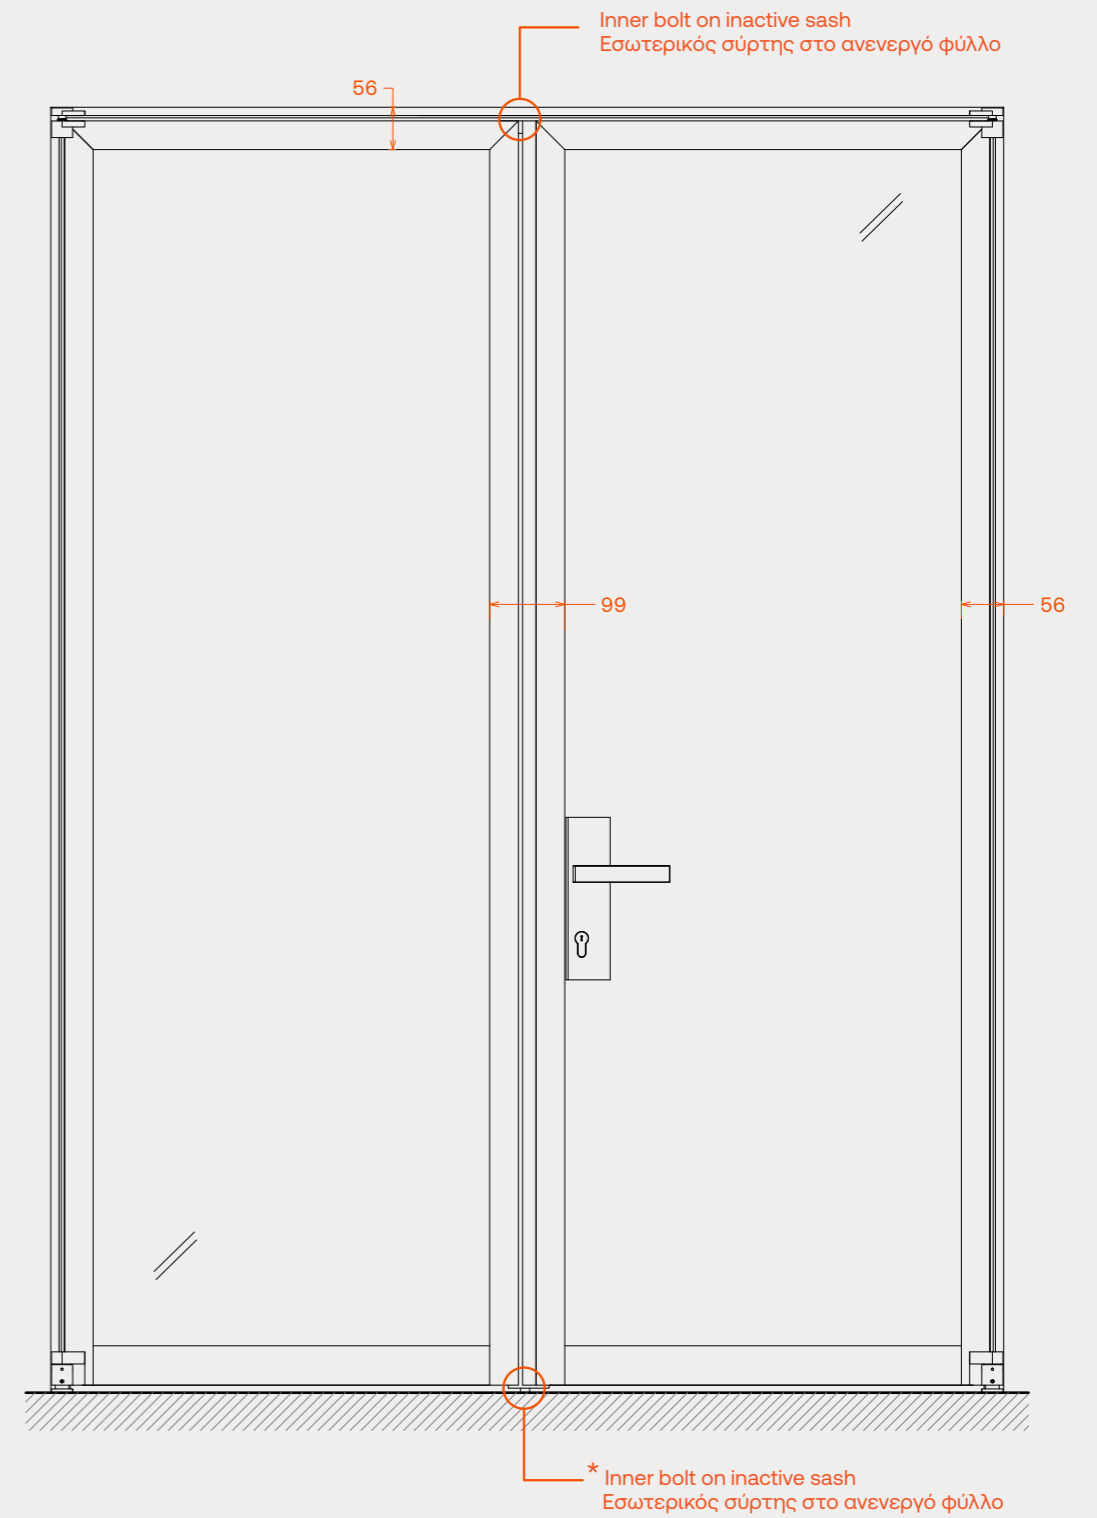

Elevation
Όψη