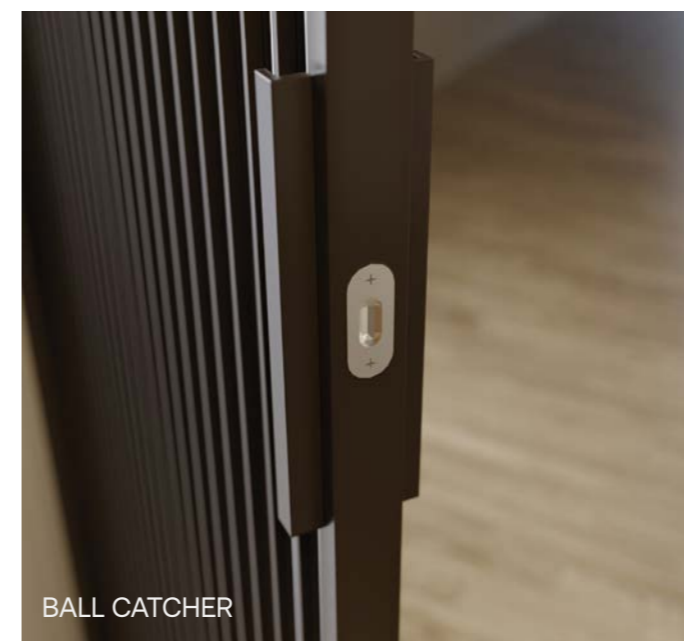

"T" CROSS MULLION

BALL CATCHER

BALL CATCHER