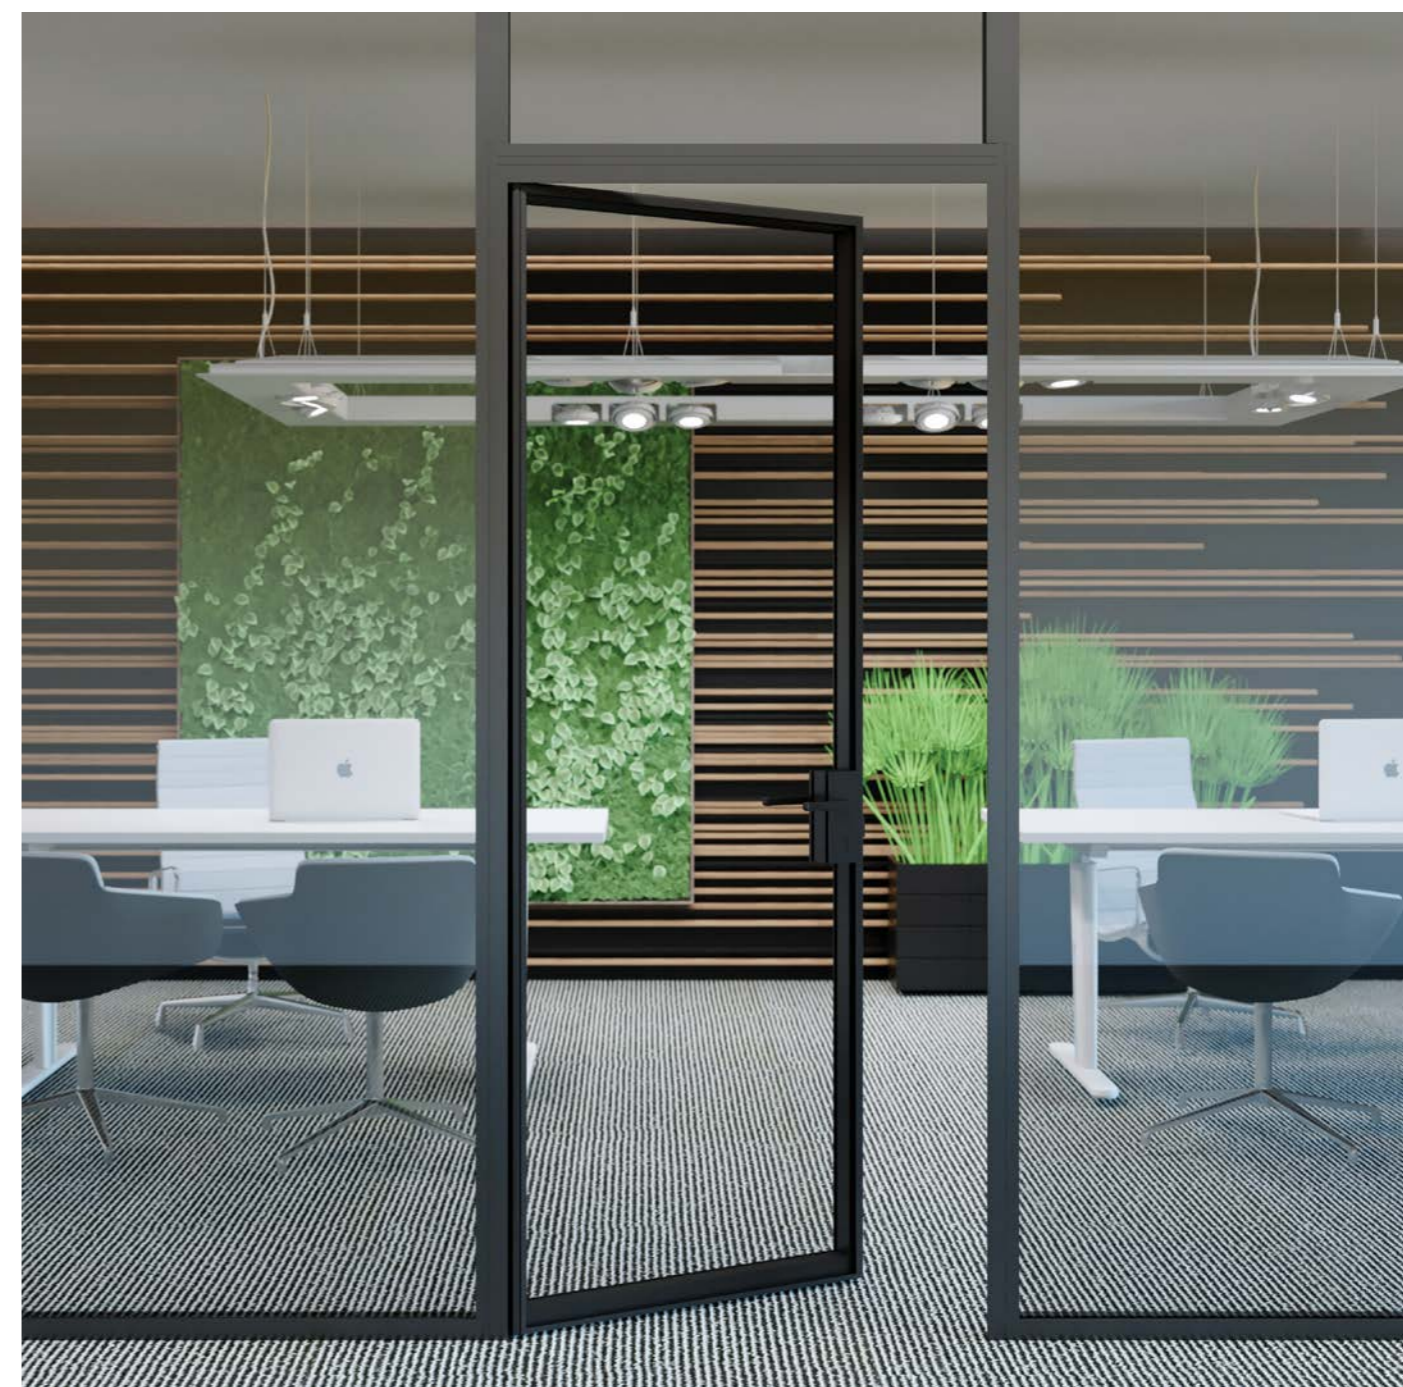

Typologies / Τυπολογίες

Dimensions

Door frame width	80mm
Door frame view (in-out)	11mm x 30mm
Visible sash view (in-out)	38mm x 12mm

Διαστάσεις

Πλάτη κάσας	80mm
Όψη κάσας (μέσα-έξω)	11mm x 30mm
Ορατή όψη φύλλου (μέσα-έξω)	38mm x 12mm

Technical features

Maximum sash height	3000mm
Maximum sash width	1000mm
Maximum weight per sash	150kg
Glazing thickness range	8mm-13.52mm
Glazing type	Tempered, monolithic or laminated
Glass panels per door sash	2
Lock	Mechanical
Sash operation	Stainless steel adjustable pivot
Panel sealing type	2 rubbers in to door case-panel + automatic double dropseal

Τεχνικά χαρακτηριστικά

Μέγιστο ύψος φύλλου	3000mm
Μέγιστο πλάτος φύλλου	1000mm
Μέγιστο βάρος φύλλου	150kg
Πάχη υαλοπίνακα	8mm-13.52mm
Είδος κρυστάλλου	Σκληρυμένο, μονολιθικό ή τρίπλεξ
Αριθμός υαλοπινάκων στο φύλλο	2
Κλειδαριά	Μηχανική
Κίνηση φύλλου	Ανοξειδωτοι ρυθμιζόμενοι αξονικοί μεντεσέδες
Τρόπος σφράγισης φύλλων	2 λάστιχα σε κάσας-φύλλο + 2πλή ηχοφραγή

Certifications

Soundproof
(DIN EN ISO : I40-3-2005)

UP TO : Rw (C;Ctr) = 43(-2;-5) dB

Πιστοποιήσεις

Ηχομείωση
(DIN EN ISO : I40-3-2005)

UP TO : Rw (C;Ctr) = 43(-2;-5) dB

Horizontal section
Οριζόντια τομή