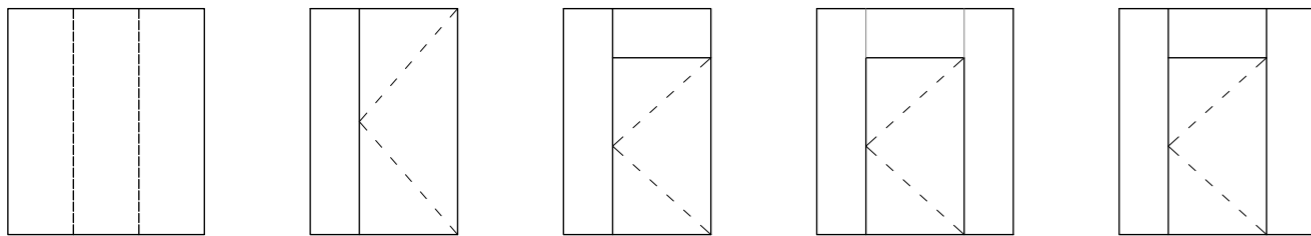

PRODUCTS / INDOORS / GLASS PARTITION SYSTEMS /

Vi40 Cnt

Glass partition systems

Γυάλινα διαχωριστικά συστήματα

The Vi40 cnt single glazing partition system with profile dimension of 40mm × 28mm. The glass panel is placed in the center giving a symmetrical visual effect. Transoms for different glazings as well as decorative mullion profiles can be used. Can be combined with doors from the "U" series.

Σύστημα εσωτερικών χωρισμάτων μονού υαλοπίνακα με προφίλ διαστάσεων 40mm × 28mm. Ο υαλοπίνακας τοποθετείται στο κέντρο δίνοντας ένα συμμετρικό οπτικό αποτέλεσμα. Τραβέρσες για χρήση διαφορετικών υαλοπινάκων καθώς και διακοσμητικά καΐτια μπορούν να εφαρμοστούν. Συνδυάζεται με πόρτες σειράς "U".

Typologies / Τυπολογίες

Dimensions

Διαστάσεις

Base profile's width	40mm	Πλάτος προφίλ βάσης	40mm
Base profile's height	28mm	Ύψος προφίλ βάσης	28mm
Cross beam profile	16mm × 32mm	Προφίλ τραβέρσας	16mm × 32mm
Mullions	13mm × 10mm / 20mm × 10mm	Καΐτια	13mm × 10mm / 20mm × 10mm

Technical features

Τεχνικά χαρακτηριστικά

Maximum construction height	3000mm	Μέγιστο ύψος ανοίγματος	3000mm
Glazing thickness range	8mm–12mm	Πάχη υαλοπίνακα	8mm–12mm
Glazing type	Tempered, monolithic or laminated	Είδος κρυστάλλου	Σκληρυμένο, μονολιθικό ή τρίπλεξ
Panel sealing type	Invisible rubers	Τρόπος σφράγισης φύλλων	Κρυφά λάστιχα
Number of glass panels	1	Αριθμός υαλοπινάκων	1