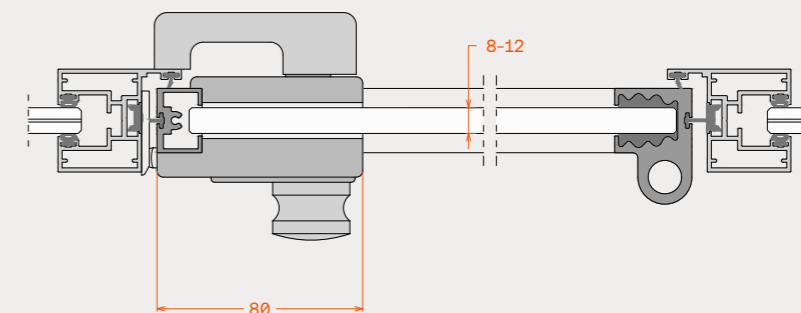

Horizontal section Οριζόντια τομή