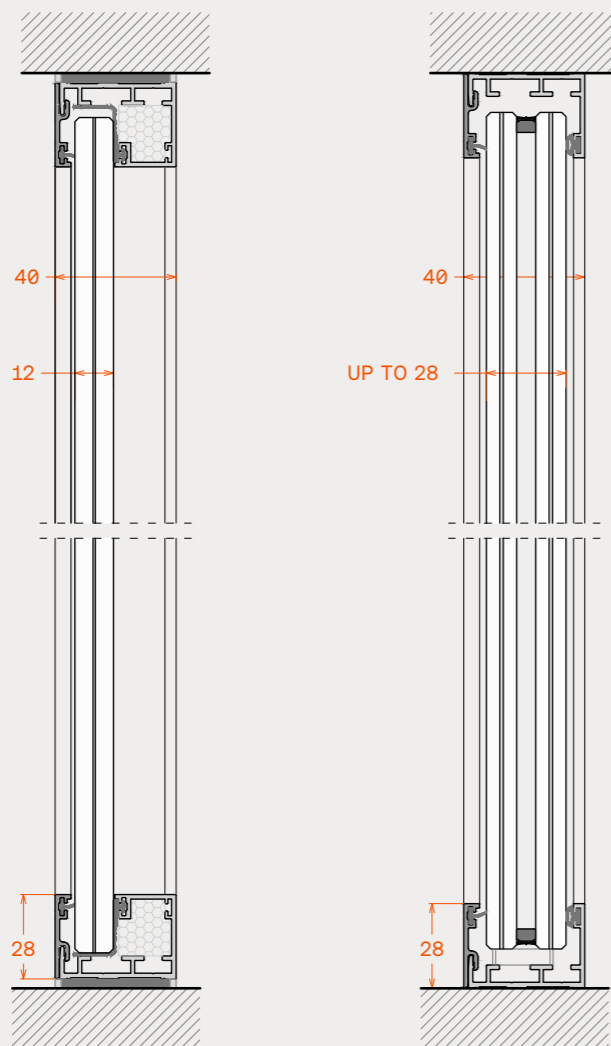

Vertical sections
Κάθετες τομές

Application with maximum sound insulation
Εφαρμογή με τη μέγιστη ηχομόνωση

SOUNDPROOF
Vi40 & Vi40RB.SIL

Version for double insulated glass
Έκδοση για διπλό υαλοπίνακα

Vi4028