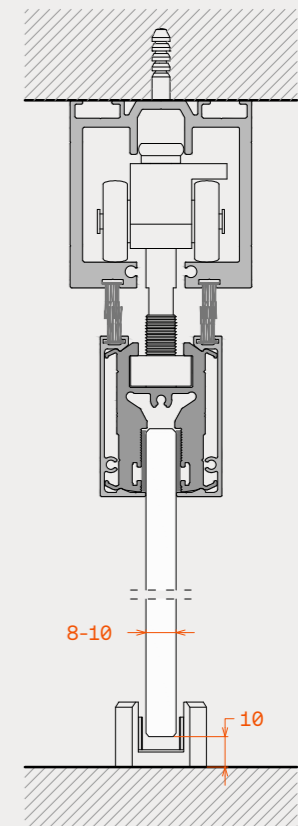

Mounted to the ceiling
Στήριξη οροφής