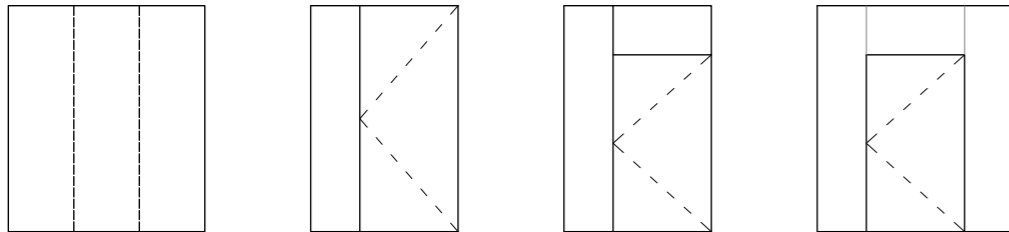

Vi28

Glass partition systems

Single glazing partition system with profile dimension of 23mm x 28mm. The glass stabilization rubbers are hidden within the profile, making the overall system more attractive.

Can be combined with doors from "U" series.

Γυάλινα διαχωριστικά συστήματα

Σύστημα εσωτερικών χωρισμάτων μονού υαλοπίνακα με διαστάσεις προφίλ 23 x 28mm. Τα ελαστικά σταθεροποίησης του υαλοπίνακα βρίσκονται "κρυμμένα" μέσα στα προφίλ, καθιστώντας την εμφάνιση του συστήματος σημαντικά πιο «καθαρή» και ελκυστική.

Συνδυάζεται με πόρτες σειράς "U"

Typologies / Τυπολογίες

Dimensions

Base profile's width 23mm
Base profile's height 28mm

Διαστάσεις

Πλάτος προφίλ βάσης 23mm
Ύψος προφίλ βάσης 28mm

Technical features

Maximum construction height 3000mm
Glazing thickness range 8mm-12mm
Glazing type Tempered, monolithic or laminated
Panel sealing type Invisible rubers
Number of glass panels 1

Τεχνικά χαρακτηριστικά

Μέγιστο ύψος ανοίγματος 3000mm
Πάχη υαλοπίνακα 8mm-12mm
Είδος κρυστάλλου Σκληρυμένο, μονολιθικό ή τρίπλεξ
Τρόπος σφράγισης φύλλων Κρυφά λάστιχα
Αριθμός υαλοπινάκων 1

Certifications

Soundproof
(DIN EN ISO : I40-3-2005)

Rw (C;Ctr) = 37 (-1;-3) dB

Πιστοποιήσεις

Ηχομείωση
(DIN EN ISO : I40-3-2005)

Rw (C;Ctr) = 37 (-1;-3) dB