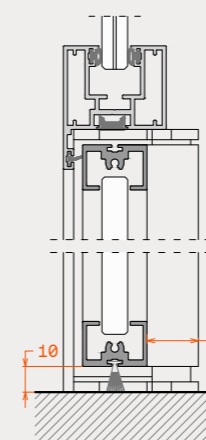

Vertical section
Κάθετη τομή