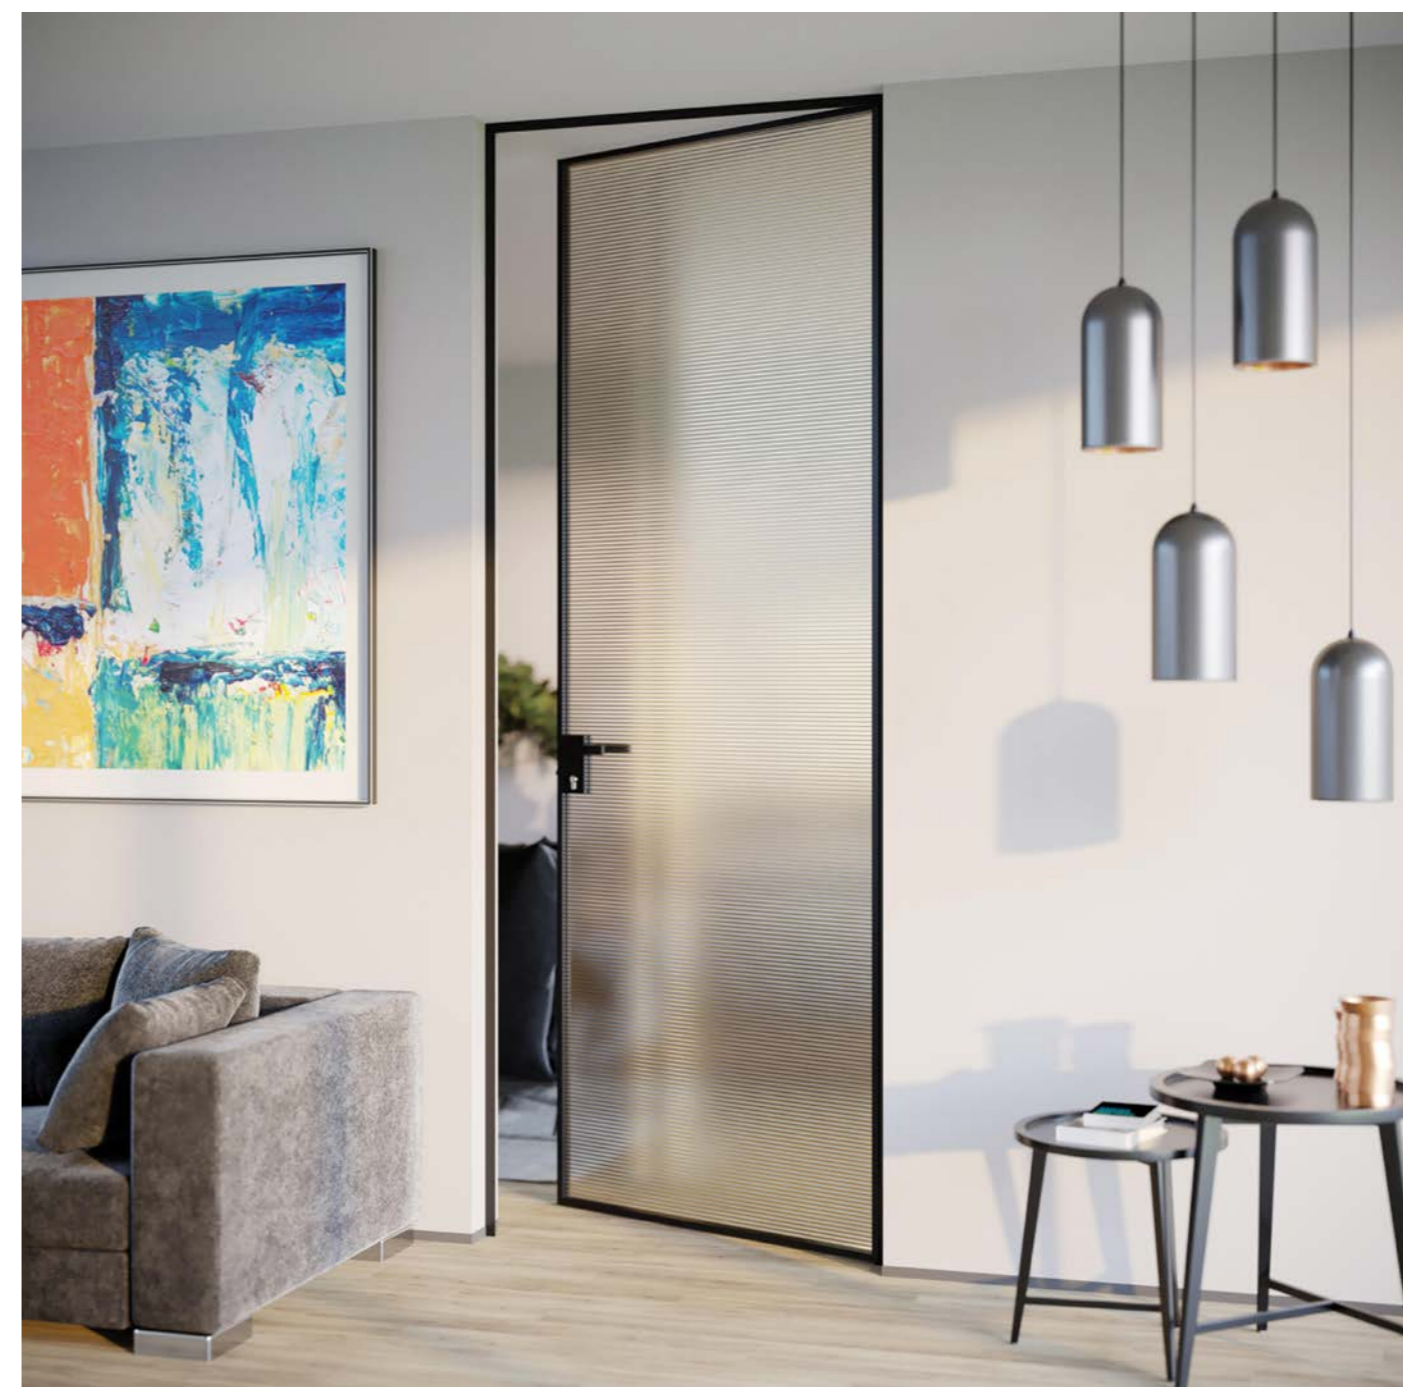

Elevation
Όψη

Typologies / Τυπολογίες

Dimensions

Διαστάσεις

Door frame width	80mm	Πλάτη κάσας	80mm
Door frame view (in-out)	8mm-23mm	Όψη κάσας (μέσα-έξω)	8mm-23mm
Sash profile	33mm x 16mm	Προφίλ φύλλου	33mm x 16mm
Mullion	20mm x 10mm / 13mm x 10mm	Διακοσμητικά καΐτια	20mm x 10mm / 13mm x 10mm

Technical features

Τεχνικά χαρακτηριστικά

Maximum sash height	3000mm	Μέγιστο ύψος φύλλου	3000mm
Maximum sash width	1000mm	Μέγιστο πλάτος φύλλου	1000mm
Maximum weight per sash	80kg	Μέγιστο βάρος φύλλου	80kg
Glazing thickness range	6mm-10,4mm	Πάχη υαλοπίνακα	6mm-10,4mm
Glazing type	Tempered, monolithic or laminated	Είδος κρυστάλλου	Σκληρυμένο, μονολιθικό ή τριπλεξ
Lock	Magnetic lock or ball catcher	Κλειδαριά	Μαγνητική κλειδαριά ή Συγκράτηση φύλλου ball catcher
Sash operation	Stainless steel adjustable pivot hinges	Κίνηση φύλλου	Ανοξείδωτοι ρυθμιζόμενοι αξονικοί μεντεσέδες
Panel sealing type	Frame rubber	Τρόπος σφράγισης φύλλων	Περιμετρικό λάστιχο κάσας