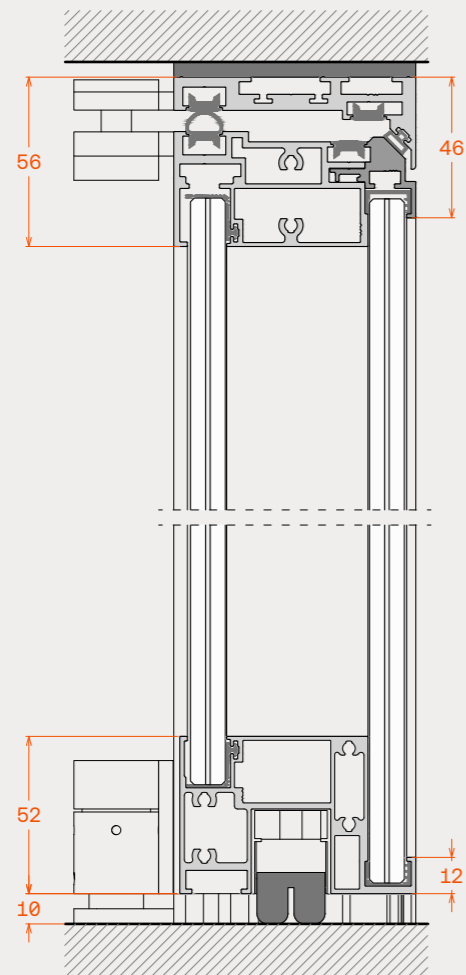

Sections for application with maximum insulation
Τομές εφαρμογής για τη μέγιστη ηχομείωση